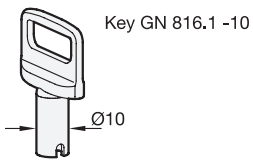

3.1

3.2

3.3

3.4

3.5

Version with key (Type B / Type BK)

3.6

Assembly instruction

Distance bushing GN 609.5

Screw in threaded socket

Clip in cover sleeve

3.7

3.8

3.9