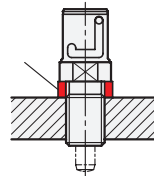

3.1

3.2

3.3

3.4

3.5

Version with key (Type B / Type BK)

3.6

Assembly instruction

Distance bushing GN 609.5

Screw in threaded socket

Clip in cover sleeve

3.7

3.8

3.9