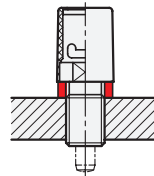

3.1

3.2

3.3

3.4

3.5

Version with key (Type B / Type BK)

3.6

Assembly instruction

Distance bushing GN 609.5

Screw in threaded socket

Clip in cover sleeve

3.7

3.8

3.9