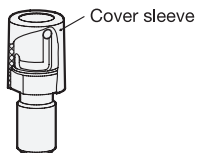

3.1

3.2

3.3

3.4

3.5

Version with key (Type B / Type BK)

3.6

Assembly instruction

Distance bushing GN 609.5

Screw in threaded socket

Clip in cover sleeve

3.7

3.8

3.9