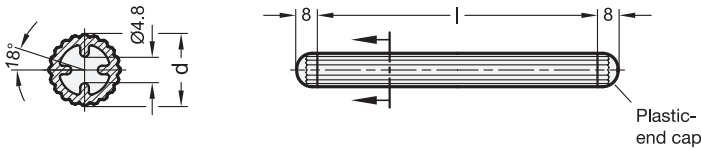

ELESA original design MSR.60-T13

<b>1</b> d	<b>2</b> Length l				
13	100	150	200	250	300

### Specification

- Retaining tube  
Aluminum  
Plain
- Cover caps  
Plastic (Polyamide PA)  
Black, matte finish
- Plastic characteristics → Page 1483
- RoHS